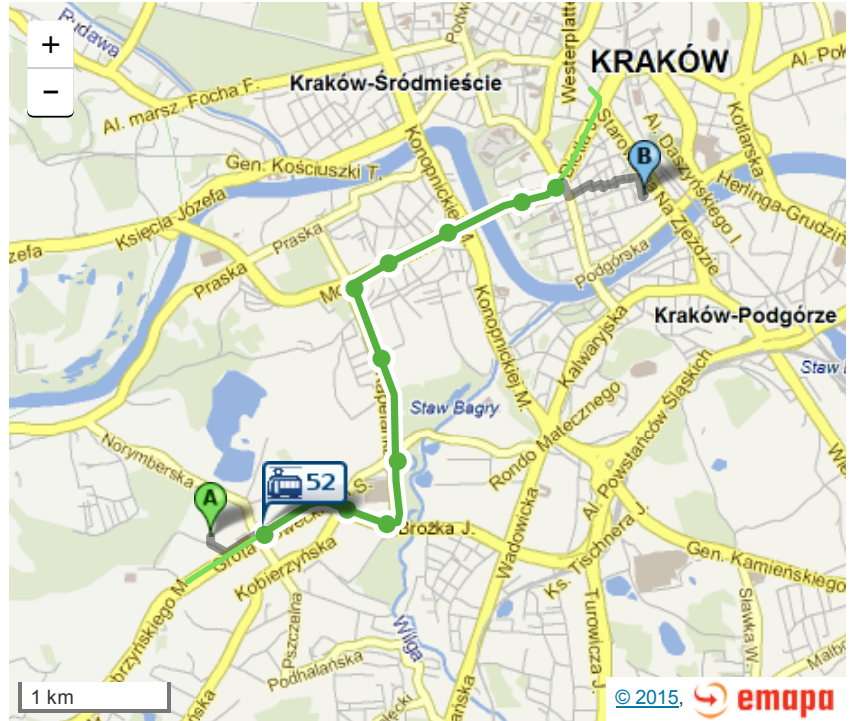

From: **Łojasiewicza 4**
To: **Dajwór 18**

Summary

Leave at: 16:51 (about)
Departure: **17:00**
Arrival: **17:15**
Come at: 17:31 (about)
Time: **15 min + 25 min Walk**
Lines:  **52**

Details

16:51 (about) Leave at

 Walk about 490 m (**9 min**)

 **52** direction Os. Piastów (**15 min**)

possible lines: **18**
(departures about every 5 min)

17:00 Norymberska
... (8 stops)
17:15 Stradom

 Walk about 920 m (**16 min**)
17:31 (about) Come at

Map

Start

Finish